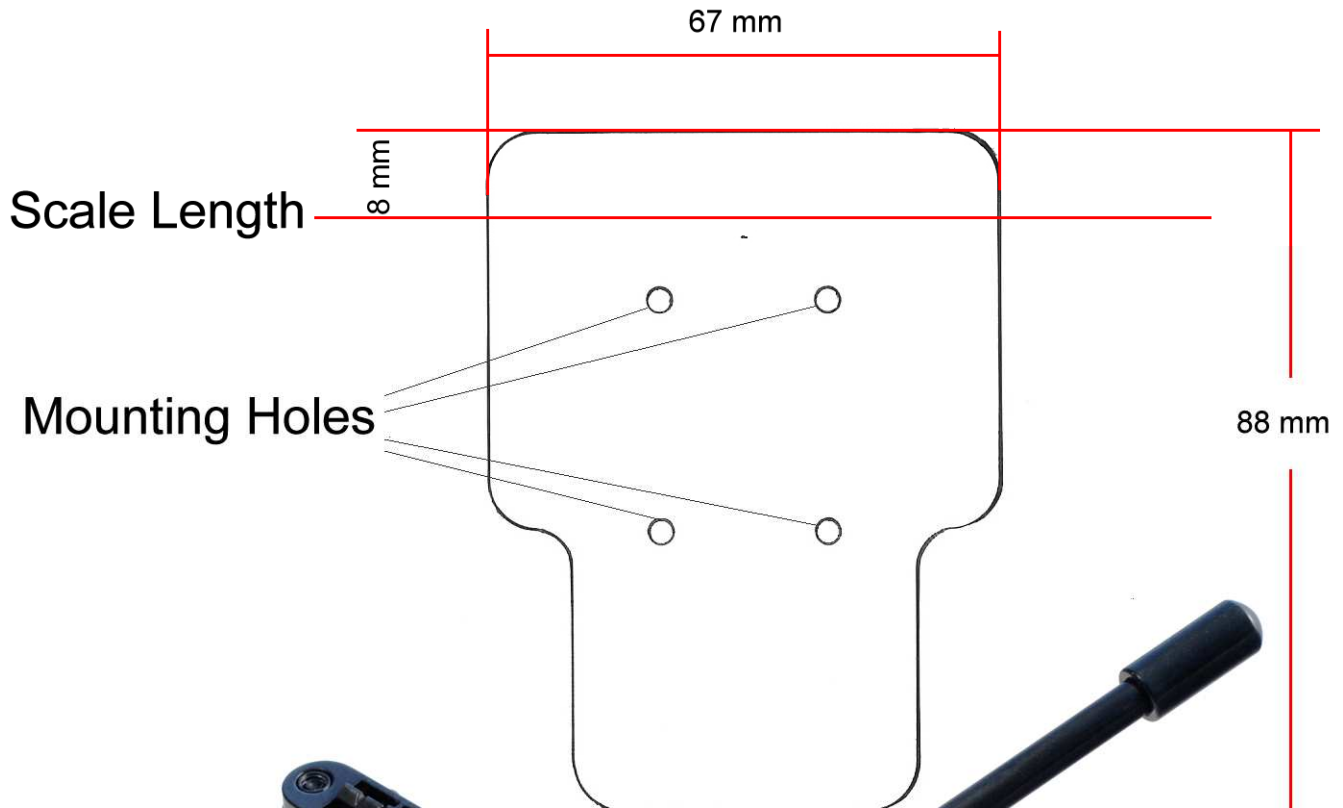

OEM Model - Dimensions

Bridge Height to E saddles

15mm when recessed or
17mm as surface mount

Baseplate - may be surface mounted or routed in

Pictured: OEM - Black Chrome
Also available in Gold, Nickel and Chrome